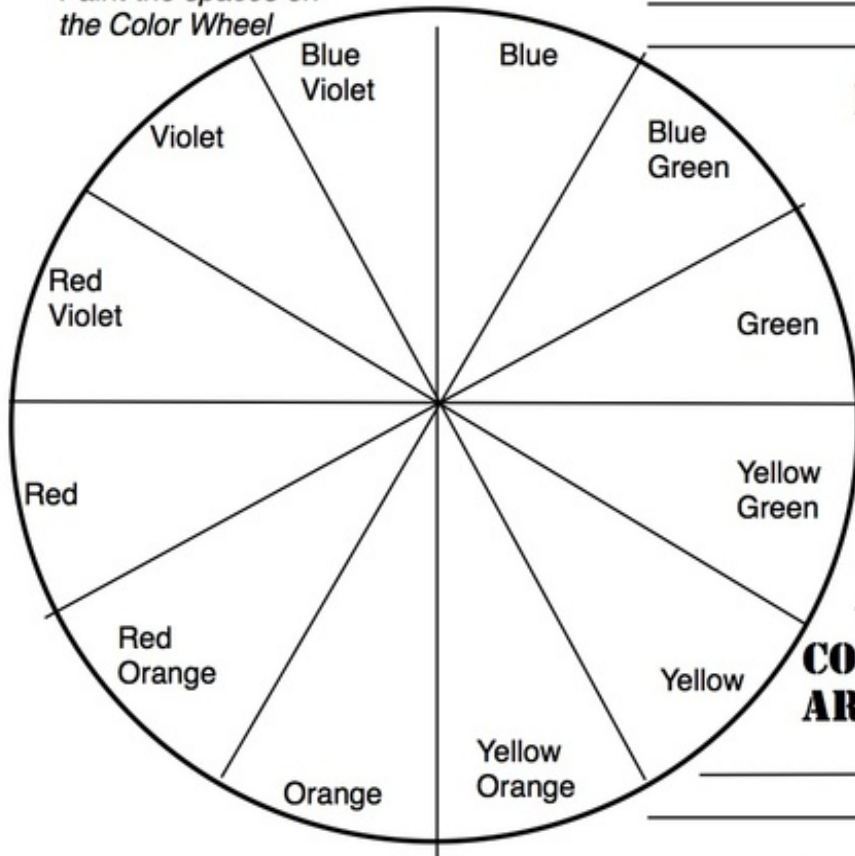

# ELEMENTS OF ART: COLOR

Paint the spaces on  
the Color Wheel

**COLOR IS WHAT?** (explain & give an example)

---

---

---

## PRIMARY COLORS

--	--	--

**TERTIARY COLORS ARE:** (give an example)

---

---

---

**COMPLEMENTARY COLORS ARE:**

---

## SECONDARY COLORS

	+		=	<b>Green</b>
--	---	--	---	--------------

	+		=	<b>Orange</b>
--	---	--	---	---------------

	+		=	<b>Violet</b>
--	---	--	---	---------------

## ANALOGOUS COLORS ARE:

---

---